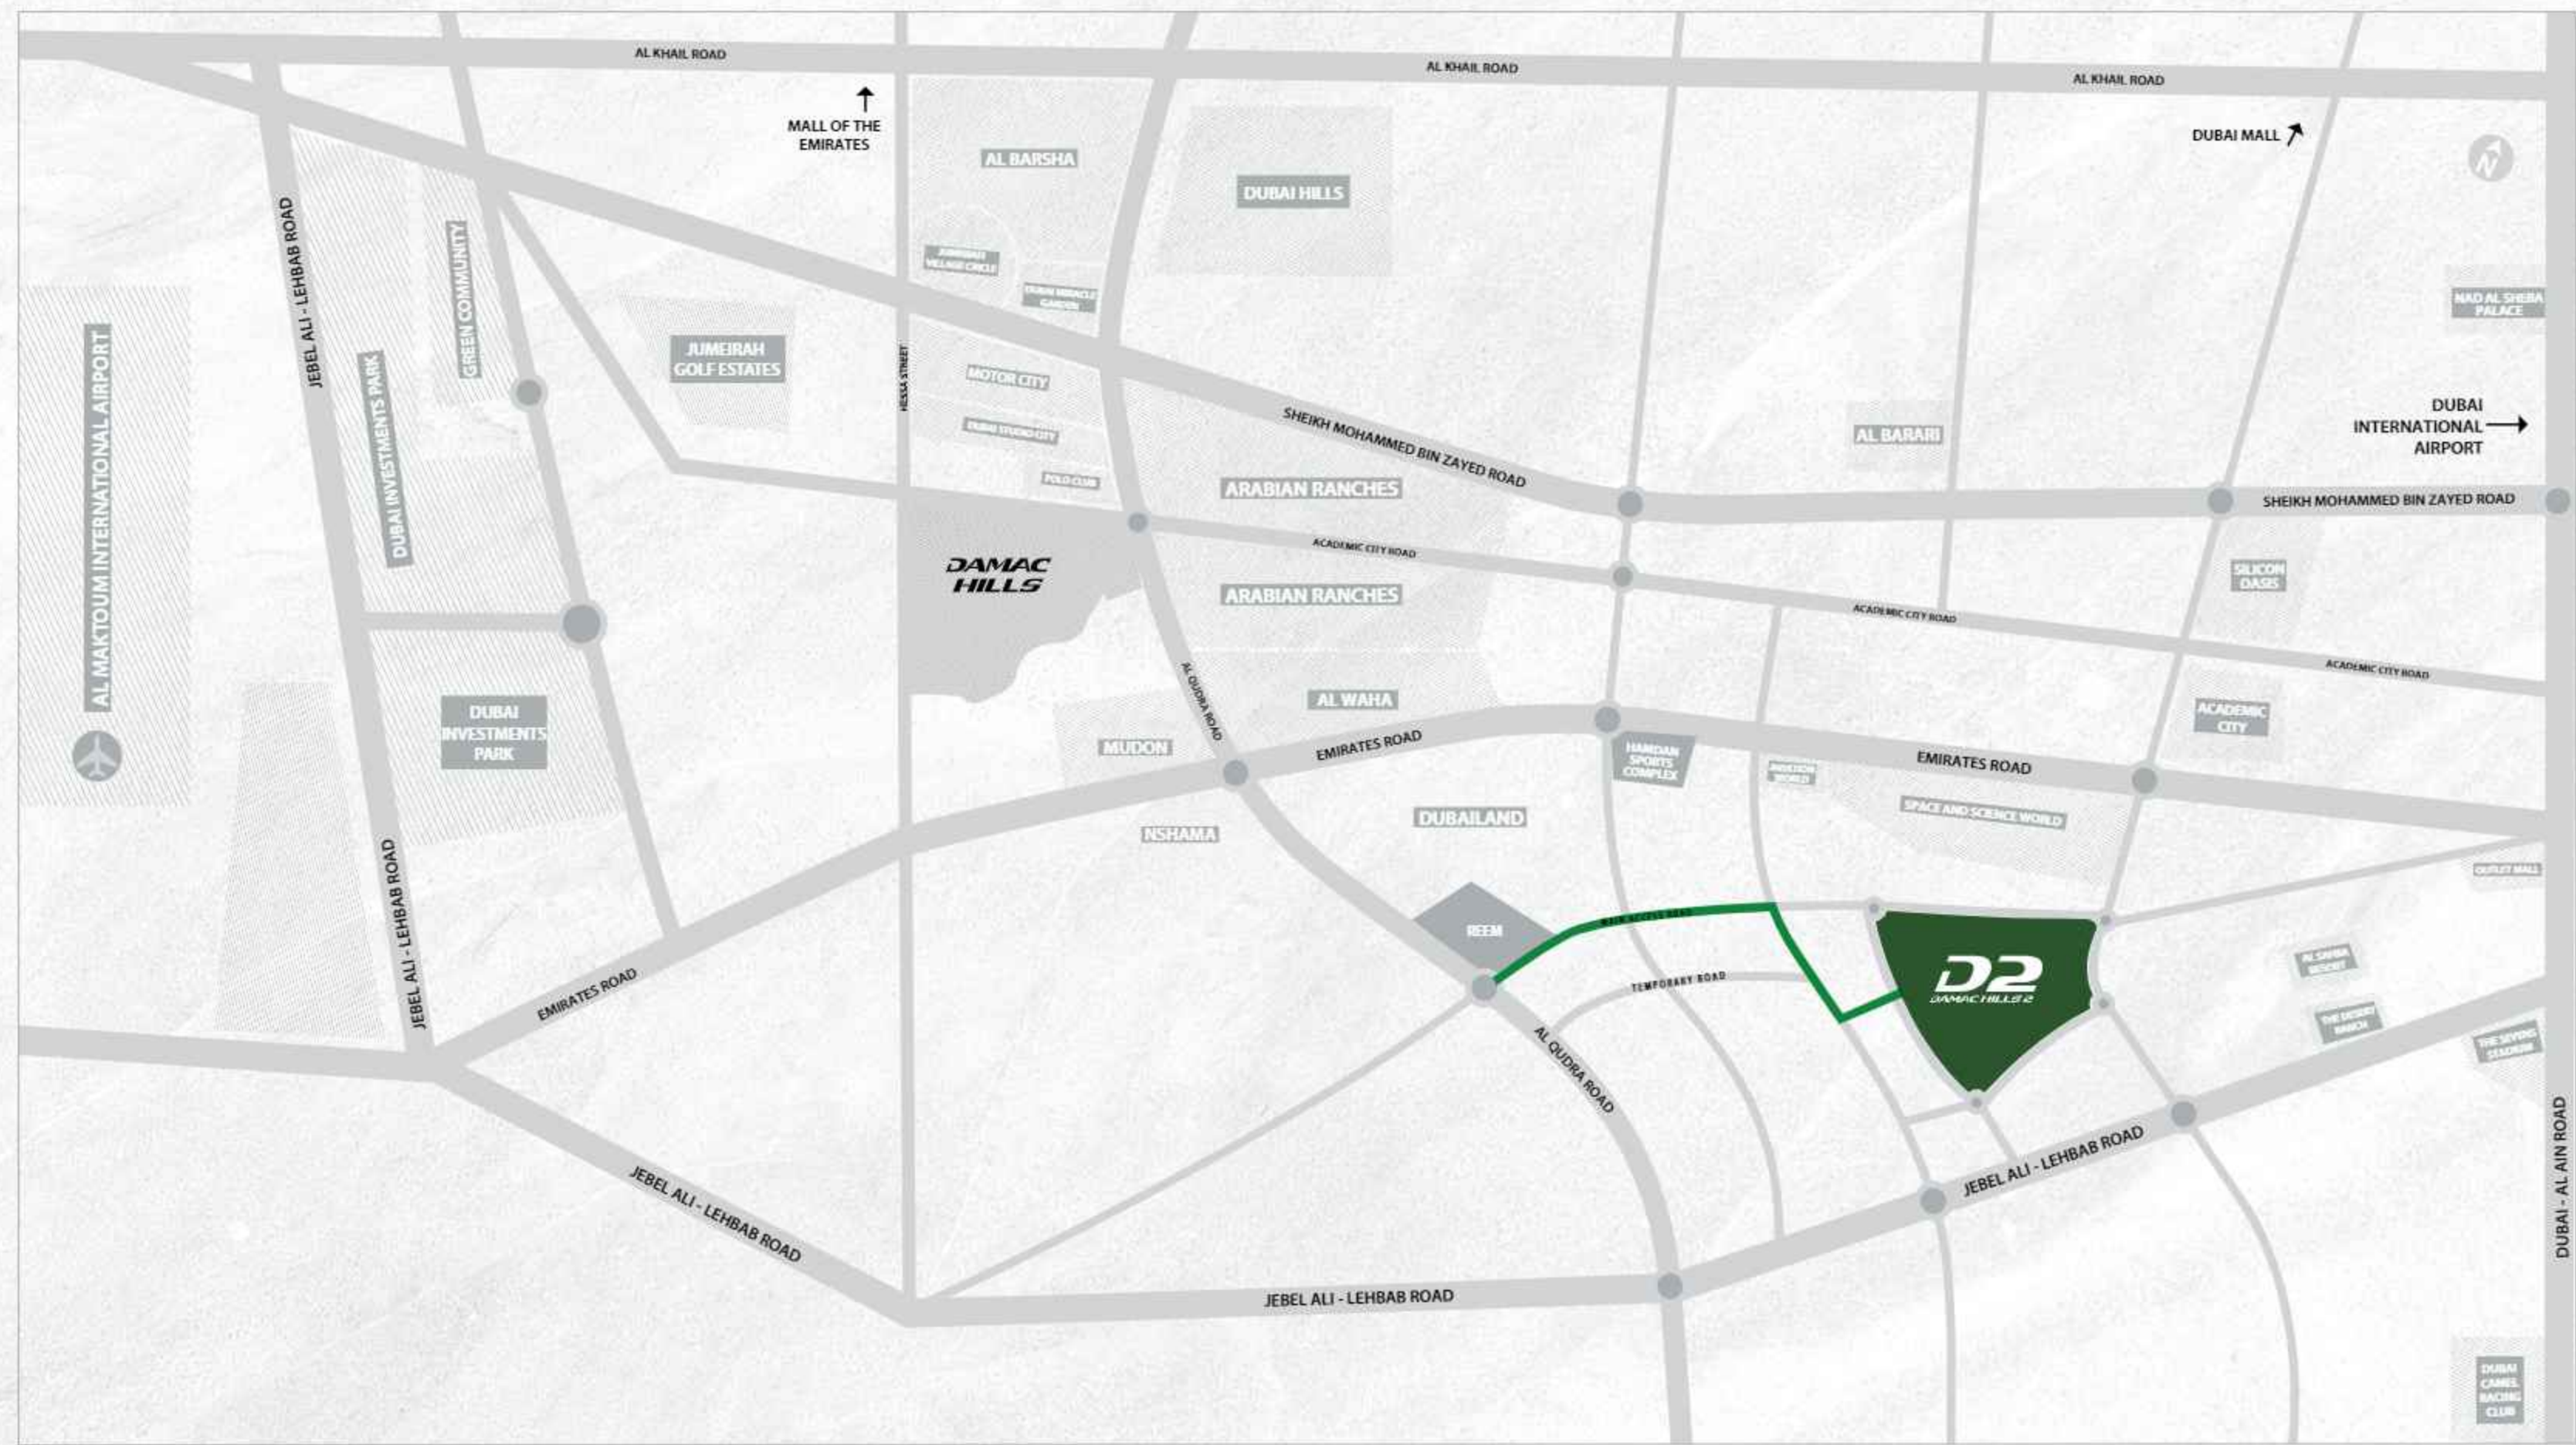

# MINUTES FROM IT ALL

- 15 MINS** — DAMAC Hills
- 25 MINS** — Global Village
- 25 MINS** — IMG Worlds of Adventure
- 25 MINS** — Dubai Outlet Mall
- 30 MINS** — Al Maktoum International Airport
- 35 MINS** — Dubai International Airport