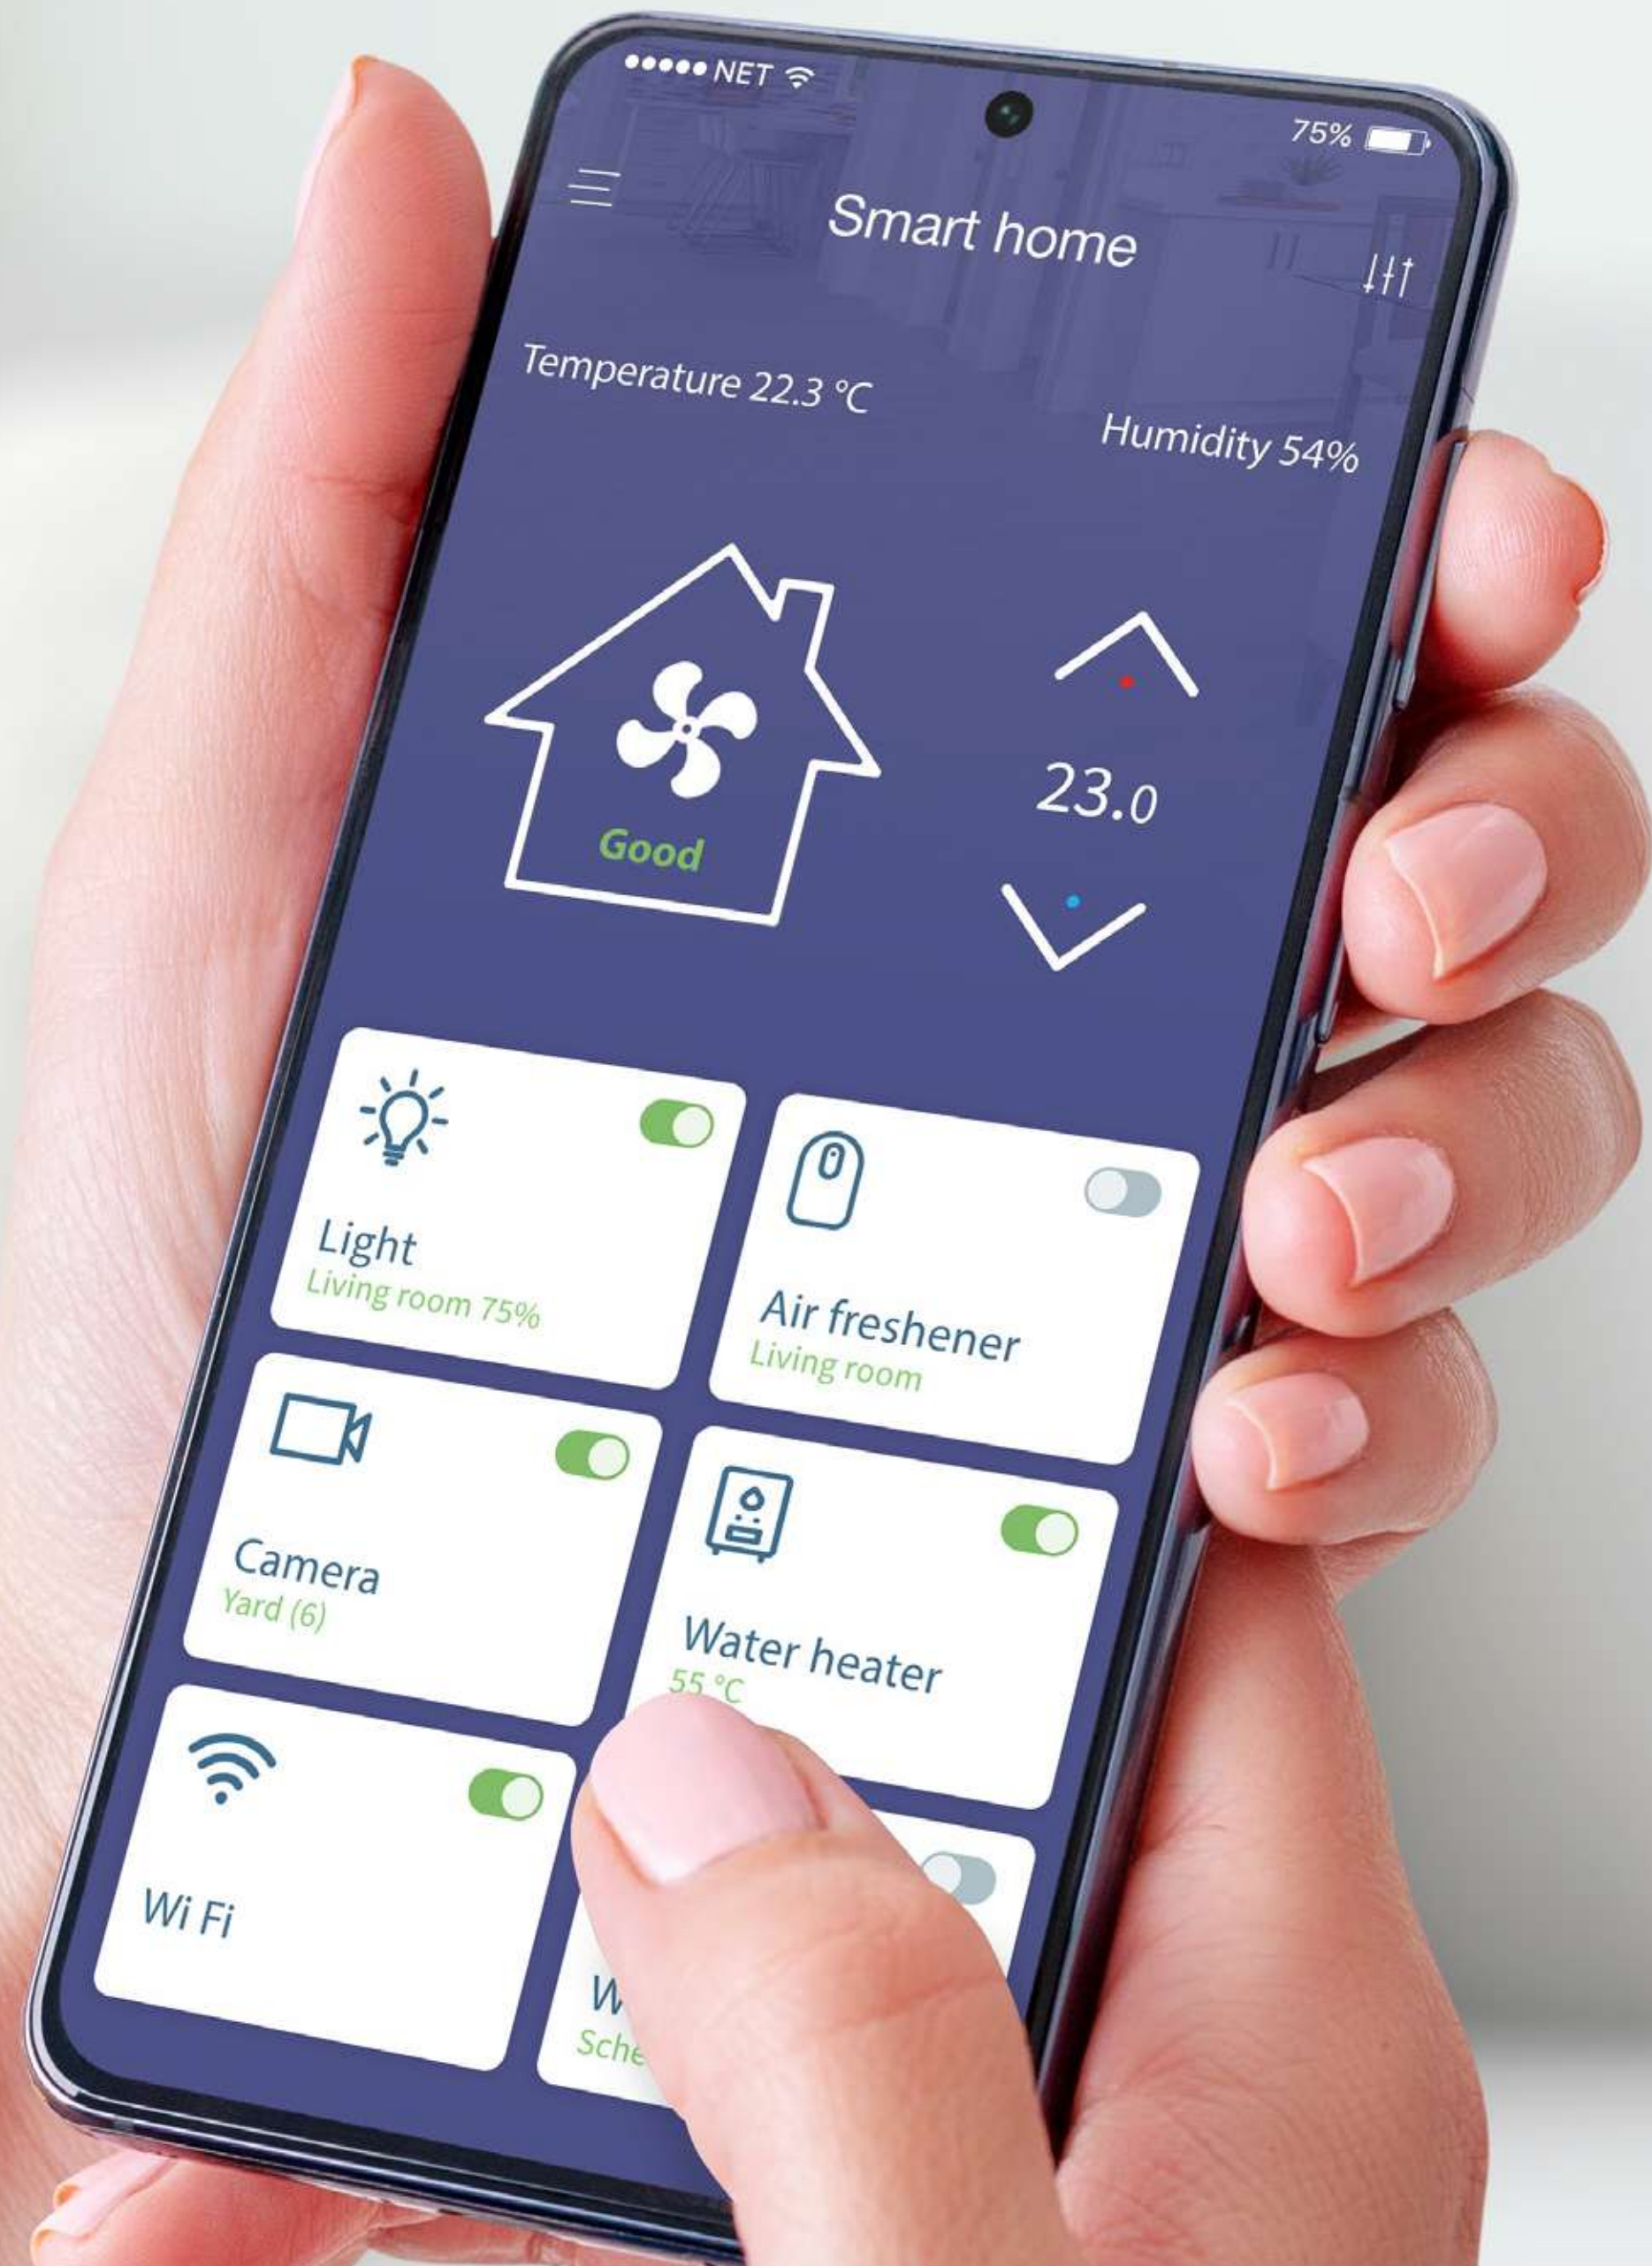

ENLOVE BY AQASA

BARBEQUE AREA

SOCIAL LOUNGE.

Indulge in laughter and camaraderie as you challenge friends and family to a game, transforming moments into lasting memories within the heart of our bustling social scene.

With every match, discover the true essence of leisurely living at our dynamic leisure pavilion.

POOL TABLE & FOOSBALL TABLE

SMART HOMES.

Aqasa Enclave is designed to offer the latest in smart home technology.

Each unit is equipped with advanced features that enhance comfort and convenience.

Smart lighting systems

Climate control

High-speed internet connectivity

Integrated home automation

Smart access control

ENCLAVE BY AQASA