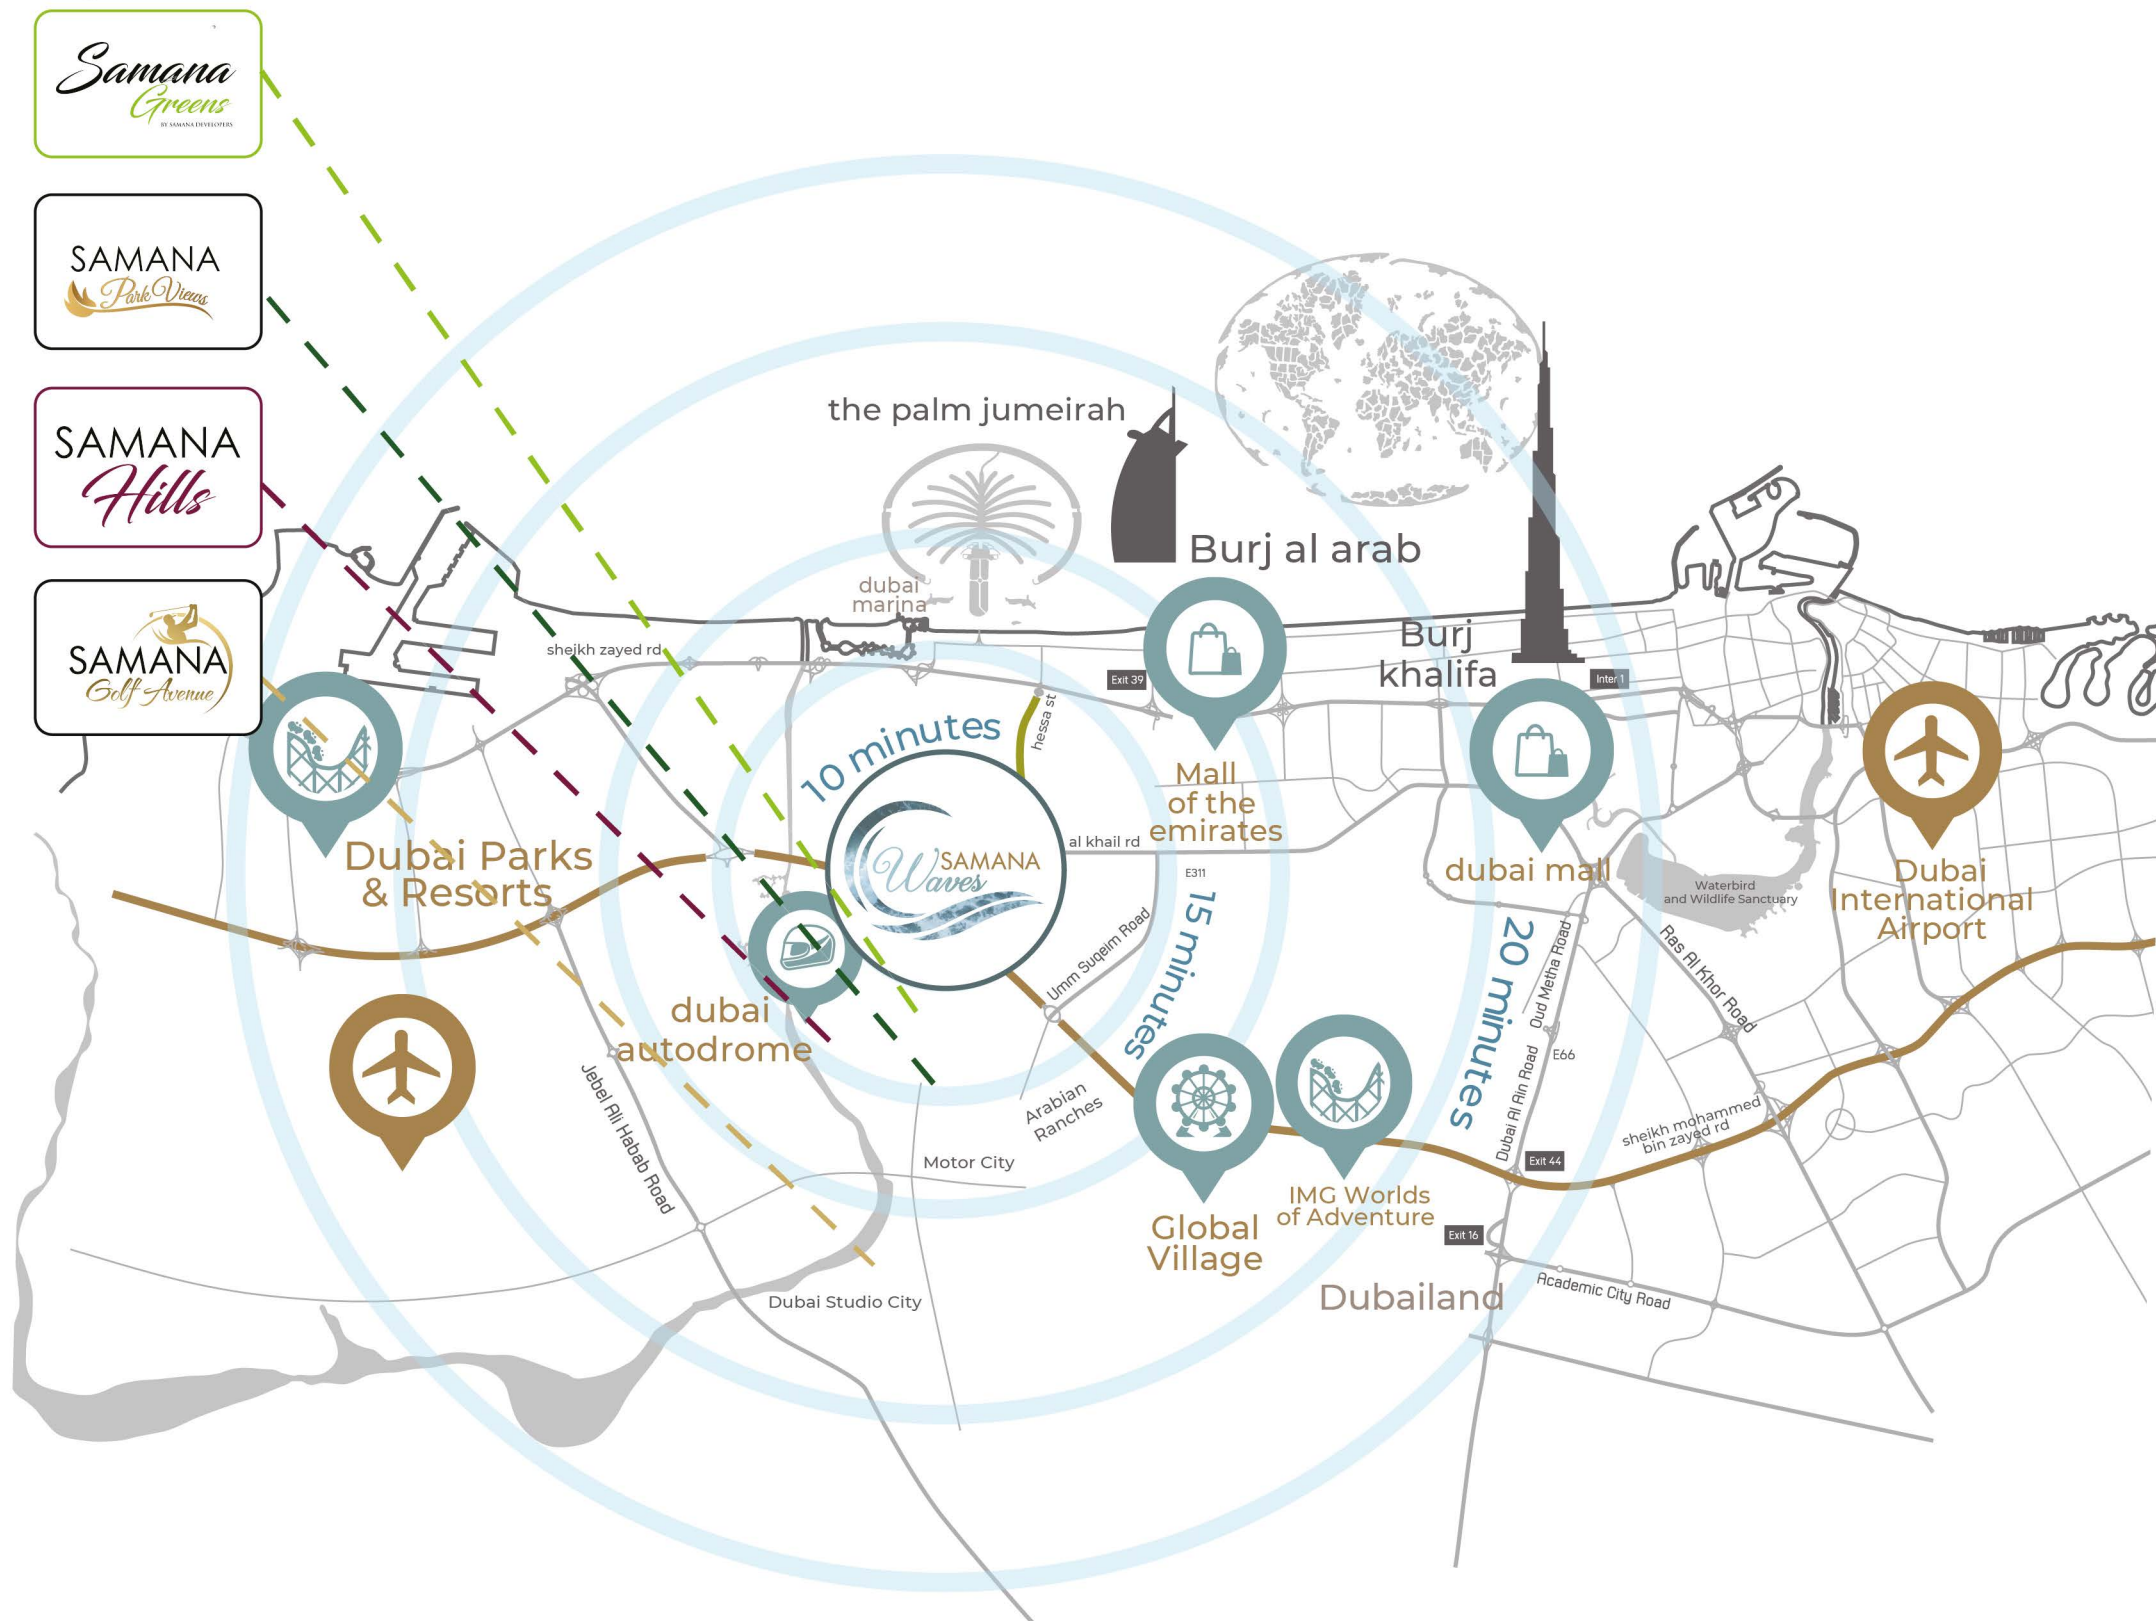

## YOUR GUIDE TO SAMANA WAVES

Samana Waves is a complex of ultra-high-end residential apartments, located in the heart of Dubai, the city of dreams. Designed for those who prefer leisure, lavishness, and a bit of extravagance in life, Samana Waves features state-of-the-art apartments with spacious interior inside and breathtaking views outside. From private pools in select apartments to a leisure deck with a gigantic pool and iconic cascading water features, to indoor and outdoor gym, to sauna and steam room, to dedicated kids play area, Samana Waves offer all amenities that you can wish for a luxurious lifestyle.

# LOCATION MAP

## WHAT'S IN YOUR NEIGHBOURHOOD?

-  SCHOOL
-  MEDICAL FACILITY
-  CONVENIENCE STORE
-  DIRECT ACCESS TO MAIN HIGHWAY
-  SHOPPING CENTRE
-  GOLF COURSE

\*All distances are approximate.  
Addresses are indicative and used for marketing purpose.

# LOCATION MAP

\*All distances are approximate. Addresses are indicative and used for marketing purpose.