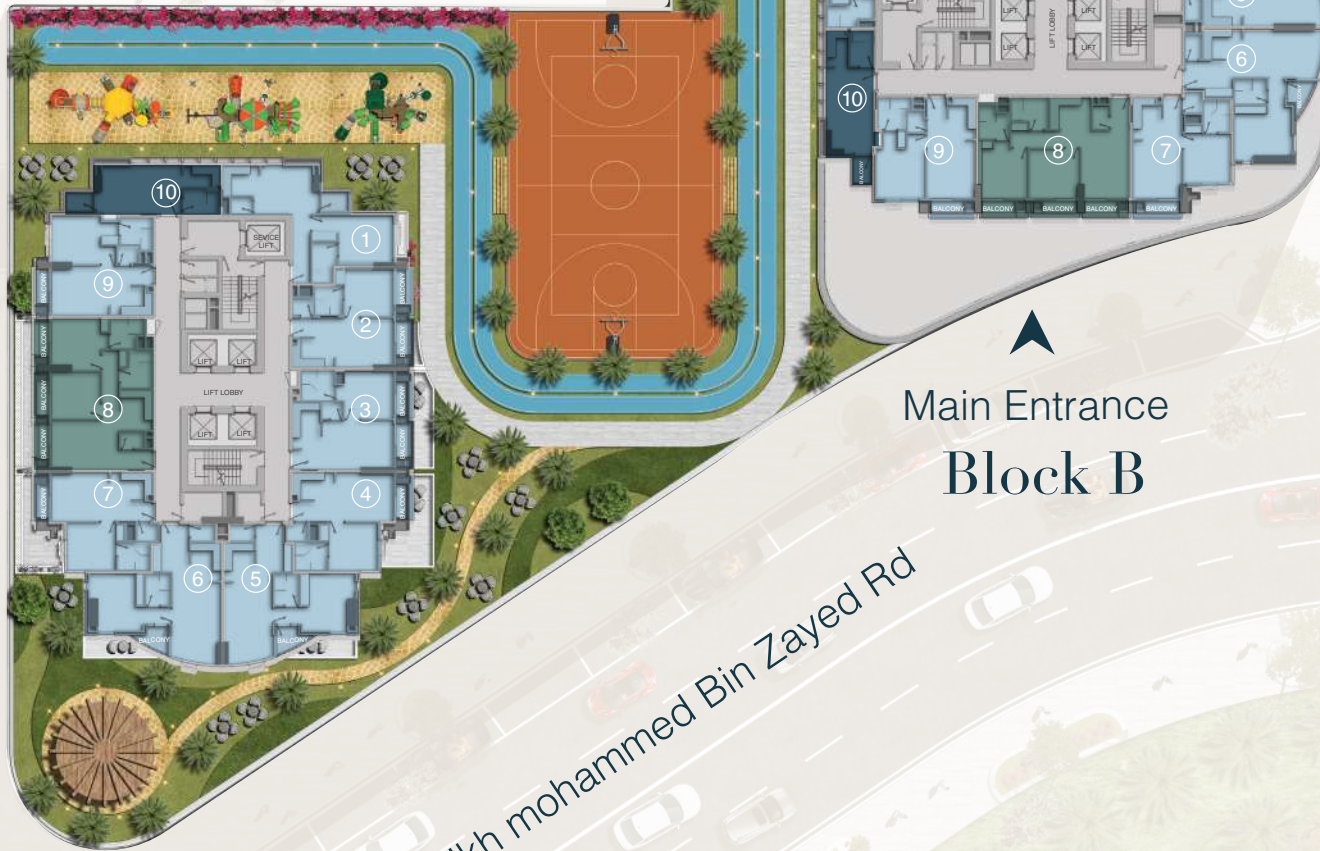

5-7-9-11-13-15-17-19-21

Main Entrance
Block A

Studio

One BR

Two BR

Main Entrance
Block B

Sheikh mohammed Bin Zayed Rd

Al Khail Rd

Cloud Tower Lvl

6-8-10-12-14-18-20

Main Entrance
Block A

- Studio
- One BR
- Two BR

Main Entrance
Block B

Sheikh Mohammed Bin Zayed Rd

Al Khail Rd

Cloud Tower Lvl 22