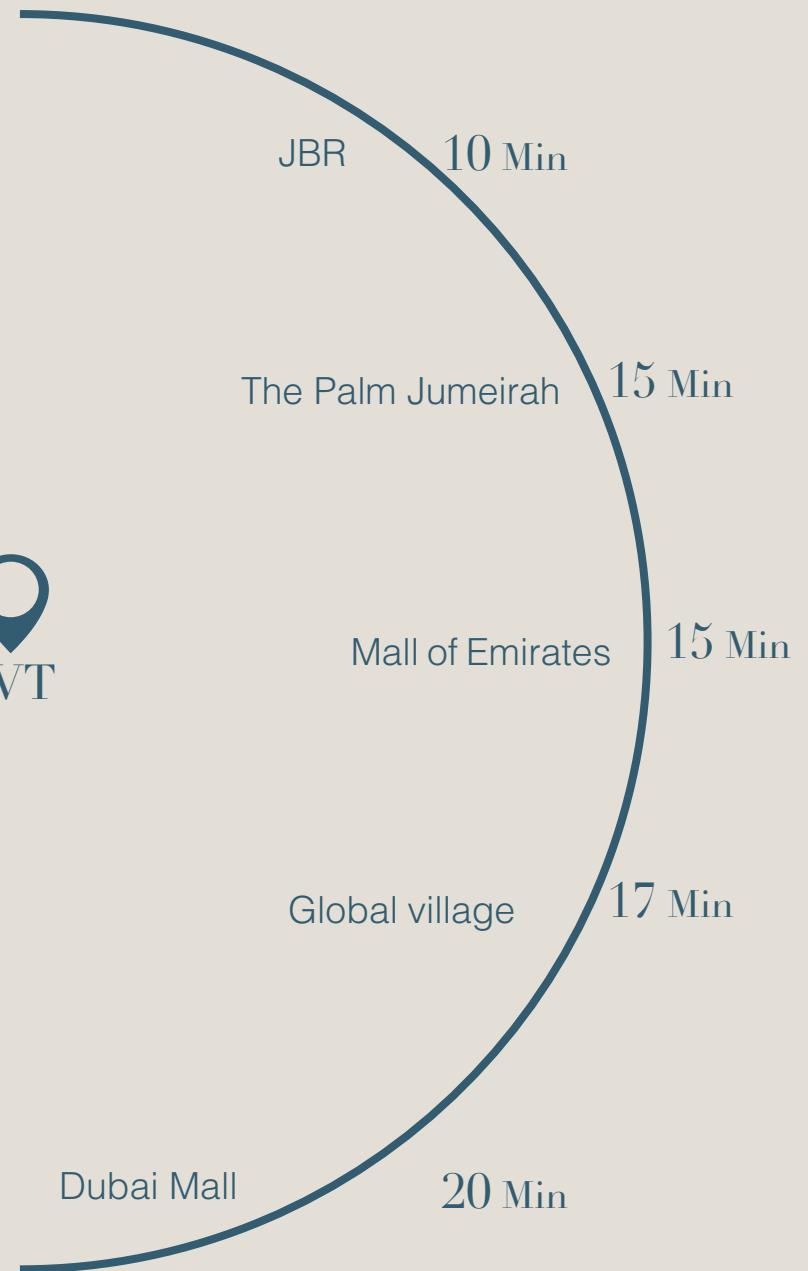

AL QUOZ القرى

THE PALM JUMEIRAH نخلة جميرا

AL QUOZ INDUSTRIAL AREA 3

Palm Jumeirah

AL BARSHA 1

BARSHA HEIGHTS

DUBAI MARINA

AL BARSHA البرشاء

JUMEIRAH LAKES TOWERS أبراج بحيرات الجميرا

JUMEIRAH VILLAGE CIRCLE قرية جميرا الدائرية

JUMEIRAH VILLAGE TRIANGLE

ARABIAN RANCHES المراعي العربية

MOTOR CITY

JEBEL ALI VILLAGE قرية جبل علي

DUBAI PRODUCTION CITY

AL WAFRA POWER
SHEIKH MOHAMMED BIN RASHID ROAD

AL RAJAH AVENUE
AL RAJAH ROAD

LOCATION

Cloud Towers is located in the heart of Dubai at the crossroads of culture, entertainment and luxury Life, JVT is a dream place to live in for all.

It is located in the center of all main locations, accessible from Sheikh Zayed Road, Emirates Road, Al Khail Road and Sheikh Mohammad Bin Zayed road.

Whether you want to go towards south or north, you'll find your detour in the easiest possible way.