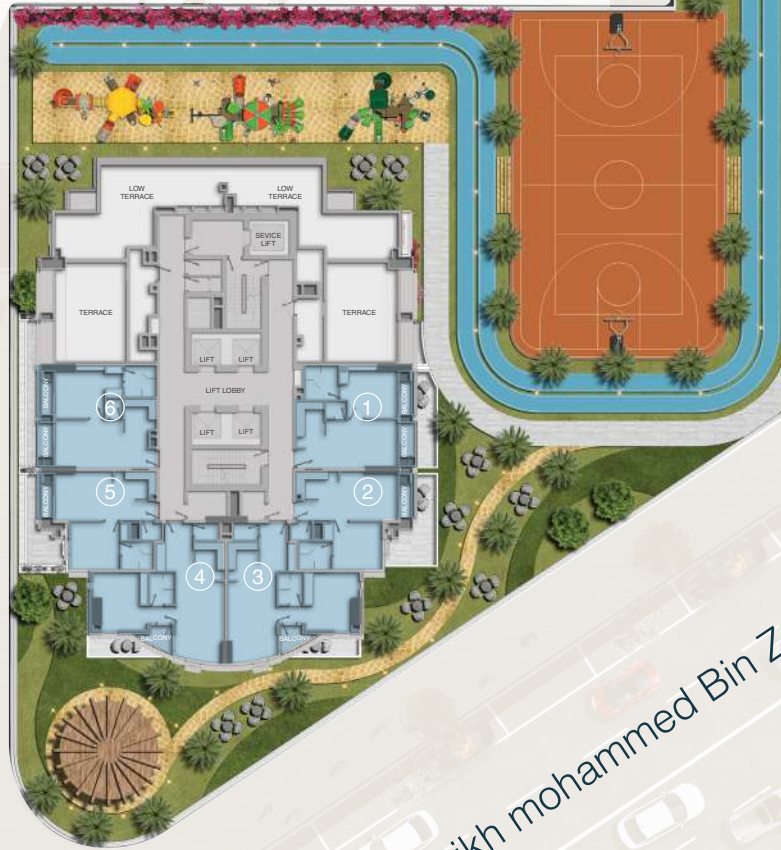

Main Entrance
Block A

- Studio
- One BR
- Two BR

Main Entrance
Block B

Sheikh Mohammed Bin Zayed Rd

Al Khail Rd

Cloud Tower Lvl 24

Main Entrance
Block A

One BR

Two BR

Main Entrance
Block B

Sheikh mohammed Bin Zayed Rd

Al Khail Rd

Cloud Tower Lvl 25

Main Entrance
Block A

One BR

Two BR